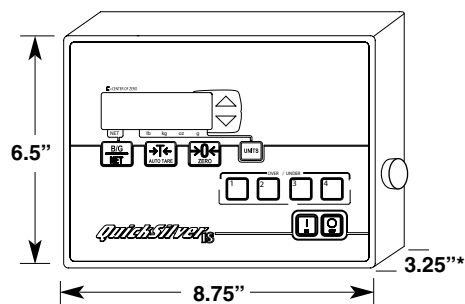

FEATURES

- Ideal for general weighing, checkweighing, filling, manual batching and grading — or applications where reliable AC power is unavailable.
- Removable, extended life battery pack provides up to 65 hours of continuous operation; 250 hours achieved by using Sleep Mode function.
- Type 304 stainless steel construction, NEMA 4X enclosure.
- Easy to view display and simple to use function keys.

DIMENSIONS

* Depth with battery holster is 4.75"

SPECIFICATIONS

- Display 0.75" six digit, liquid crystal display
- Filtering 4 levels for vibration suppression
- A/D Conversion 8 per second
- Controls Auto Tare; $\frac{B}{G}$ (Gross/Net); Units; Zero; On; Off; Over/Under with 4 preset checkweigh ranges
- Units lb, kg, oz, gm, front panel selectable
- Zero Programmable $\pm 2\%$ or 100% of scale capacity
- Auto Zero Tracking Off; 0.6, 1 or 3 divisions selectable
- Filtering 4 levels of vibration suppression
- Load cell One 350 ohm or four 1000 ohm
- Center of Zero Indication Active when scale is within 0.25 divisions of zero
- Power Requirements 7 volt rechargeable nicad battery pack (removable, 65 hours continuous use, 250 hours in Sleep Mode); or direct power supply (not rated for group A or B)
- Approvals NTEP COC #92-050A1; CSA pending; Factory Mutual approved; CWM #AM-5110