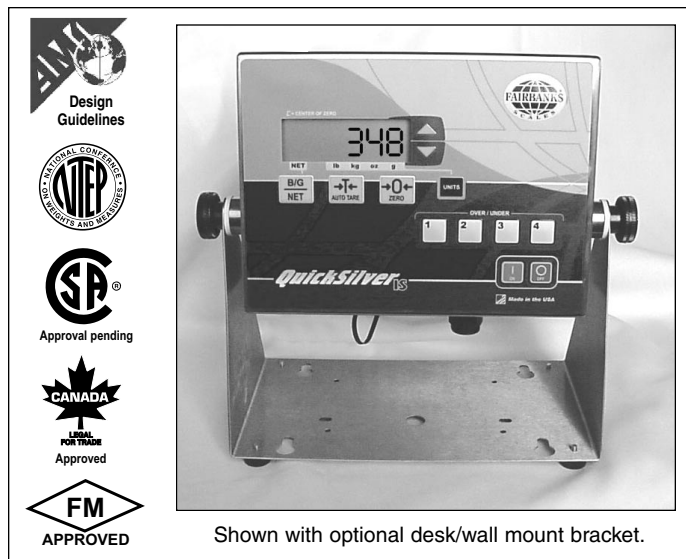

FAIRBANKS®

QUICKSILVER INTRINSICALLY SAFE INSTRUMENT

Shown with optional desk/wall mount bracket.

Fairbanks' versatile battery operated, intrinsically safe instrument. The QuickSilver IS has Factory Mutual approval for use in all hazardous area classifications, so there's no need for bulky and cumbersome explosion-proof enclosures.

FEATURES

- Ideal for general weighing, checkweighing, filling, manual batching and grading — or applications where reliable AC power is unavailable.
- Removable, extended life battery pack provides up to 65 hours of continuous operation; 250 hours achieved by using Sleep Mode function.
- Type 304 stainless steel construction, NEMA 4X enclosure.
- Easy to view display and simple to use function keys.

DIMENSIONS

* Depth with battery holster is 4.75"

SPECIFICATIONS

- Display 0.75" six digit, liquid crystal display
- Filtering 4 levels for vibration suppression
- A/D Conversion 8 per second
- Controls Auto Tare; $\frac{B}{G}$ (Gross/Net); Units; Zero; On; Off; Over/Under with 4 preset checkweigh ranges
- Units lb, kg, oz, gm, front panel selectable
- Zero Programmable $\pm 2\%$ or 100% of scale capacity
- Auto Zero Tracking Off; 0.6, 1 or 3 divisions selectable
- Filtering 4 levels of vibration suppression
- Load cell One 350 ohm or four 1000 ohm
- Center of Zero Indication Active when scale is within 0.25 divisions of zero
- Power Requirements 7 volt rechargeable nicad battery pack (removable, 65 hours continuous use, 250 hours in Sleep Mode); or direct power supply (not rated for group A or B)
- Approvals NTEP COC #92-050A1; CSA pending; Factory Mutual approved; CWM #AM-5110